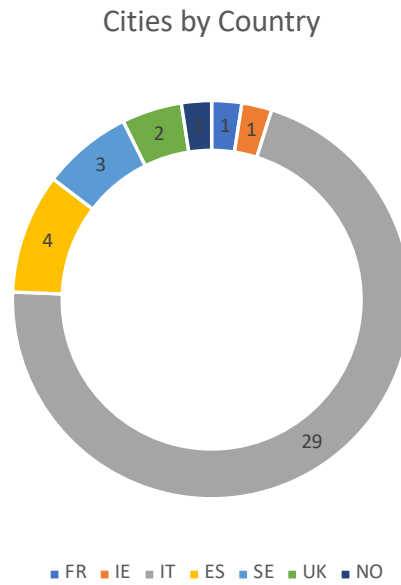

151

Total Site Sessions ⓘ

Visitors analysis

Devices used to access the event

Returning Visitors includes questions page and backend

Visitors analysis

Access Page Originator – Direct means users selected the link from mail invite
NOTE: this numbers include duplicates (people accessing more than once)

Demographics - full

Demographics – Italy/Spain

Demographics - Segments

Number of cities where people were connecting from each country