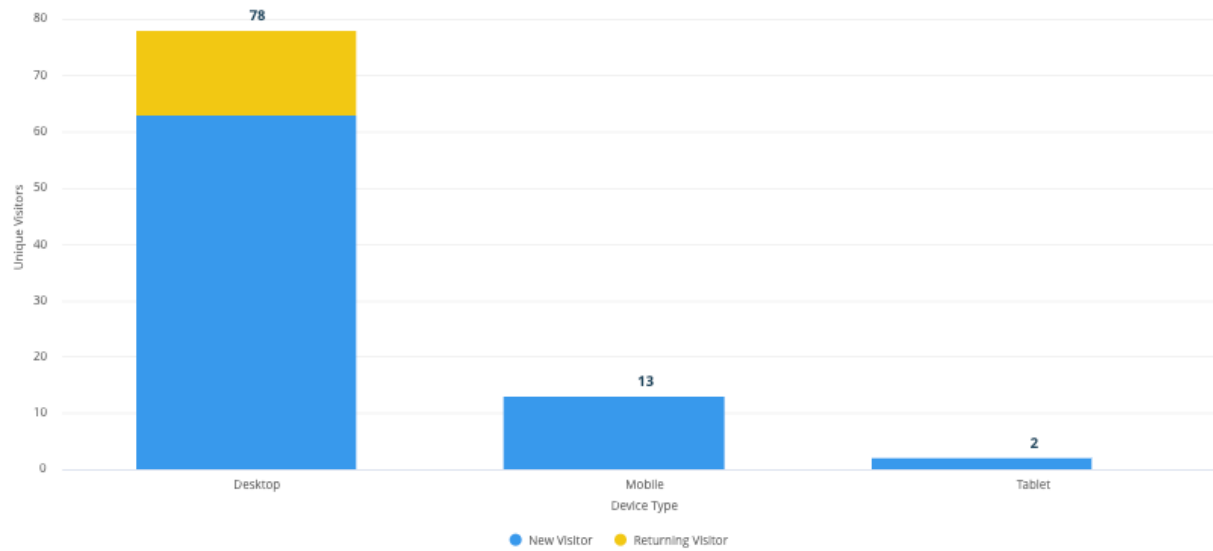

VoiceShellAnalytics

<Event>

November 2 - 2020

Event Data

Session access

- Registered Users: 84
- Accessing Users: 93
- Persistent users (presence more than 90%): 84
- Questions: 10

93

Unique Visitors

151

Total Site Sessions ⓘ

Visitors analysis

Devices used to access the event

Returning Visitors includes questions page and backend

Visitors analysis

Access Page Originator – Direct means users selected the link from mail invite
NOTE: this numbers include duplicates (people accessing more than once)